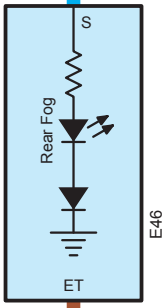

- \* 1 : Gasoline
- \* 2 : Diesel
- \* 3 : w/ Automatic Light Control, w/ Daytime Running Light
- \* 4 : Except \*3
- \* 5 : LHD H/B
- \* 6 : RHD H/B
- \* 7 : LHD S/D
- \* 8 : RHD S/D
- \* 9 : S/D, LHD H/B

E8 Headlamp Dimmer SW Assembly

		E	A	T	H	B	LFG
Light Control SW	OFF						
	Tail	○					
	Head		○				
Fog Light SW	OFF						
	Rear					○	

E60 Headlamp Dimmer SW Assembly

		B1	T1			B	LFG
Light Control SW	OFF						
	Tail	○					
	Head		○				
Fog Light SW	OFF						
	Rear					○	